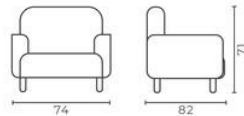

Code	Model	Faux Leather (m)	Genuine Leather (m²)	Kg	m³
SPC0001	Single	3	6	21	0,43