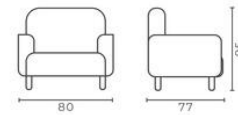

Code	Model	Faux Leather (m)	Genuine Leather (m²)	Kg	m³
TLS0001	Bergere	3	6	20	0,59