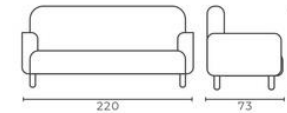

Code	Model	Faux Leather (m)	Genuine Leather (m²)	Kg	m³
BGTD0001	Waiting	6,3	12,6	63	1,12