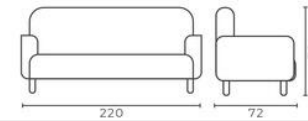

Code	Model	Faux Leather (m)	Genuine Leather (m ²)	Kg	m ³
BNFD0001	Waiting	12	24	48	1,41

Code	Model	Faux Leather (m)	Genuine Leather (m ²)	Kg	m ³
OPS0001	Waiting	6,2	12,4	42	1,36

Code	Model	Faux Leather (m)	Genuine Leather (m ²)	Kg	m ³
NWT0003	Waiting	5,5	11	64	1,25