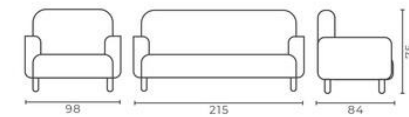

Code	Model	Faux Leather (m)	Genuine Leather (m²)	Kg	m³
CPN0001	Single	5	10	28	0,62
CPN0003	Triple	7,5	15	53	1,35