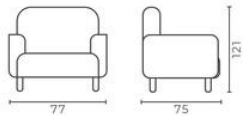

Code	Model	Faux Leather (m)	Genuine Leather (m²)	Kg	m³
ZES0001	Bergere	3	6	26	0,70