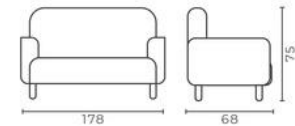

82

Code	Model	Faux Leather (m)	Genuine Leather (m²)	Kg	m³
CPL0001	Waiting	4	8	38	0,91