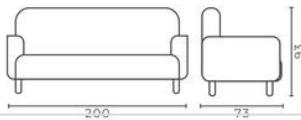

Code	Model	Faux Leather (m)	Genuine Leather (m²)	Kg	m³
OPS0001	Waiting	6,2	12,4	42	1,36