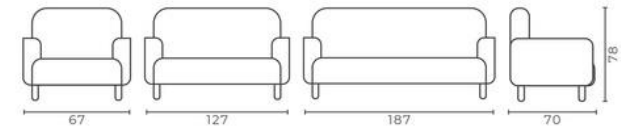

Code	Model	Faux Leather (m)	Genuine Leather (m²)	Kg	m³
DBL0001	Single	3,5	7	25	0,37
DBL0002	Double	5,5	11	36	0,69
DBL0003	Triple	7	14	47	1,02