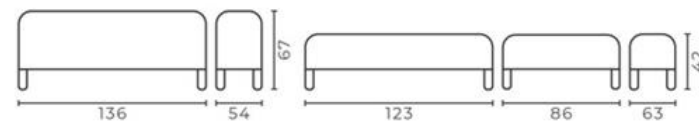

Code	Model	Faux Leather (m)	Genuine Leather (m²)	Kg	m³
CES0001	Back	3,5	7	17	0,49
CES0002	Big pouf	2,6	5,2	19	0,33
CES0003	Pouf	1,7	3,4	10	0,23