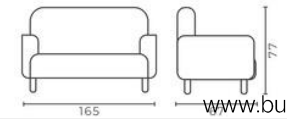

Code	Model	Faux Leather (m)	Genuine Leather (m²)	Kg	m³
JSP0001	Waiting	5,5	11	37	0,85