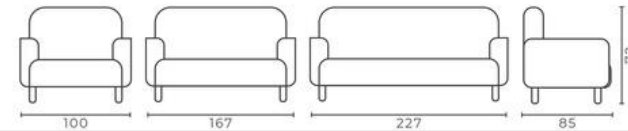

SOFA
work classic

Code	Model	Faux Leather (m)	Genuine Leather (m ²)	Kg	m ³
WKK0001	Single	3,5	7	25	0,44
WKK0002	Double	4,8	9,6	37	0,80
WKK0003	Triple	6	12	48	1,17

SOFA

chester

Code	Model	Faux Leather (m)	Genuine Leather (m ²)	Kg	m ³
CHS0001	Single	7,5	15	29	0,61
CHS0002	Double	9	18	44	1,02
CHS0003	Triple	11	22	56	1,39