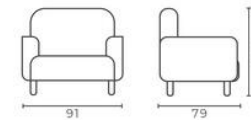

Code	Model	Faux Leather (m)	Genuine Leather (m²)	Kg	m³
FNY0001	Bergere	4,5	9	22	0,53