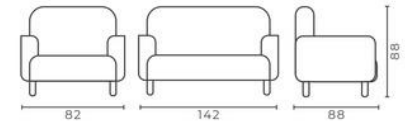

SOFA
apollo

Code	Model	Faux Leather (m)	Genuine Leather (m ²)	Kg	m ³
APL0001	Single	4	8	29	0,58
APL0003	Triple	6,5	13	50	1,31

SOFA
victoria

Code	Model	Faux Leather (m)	Genuine Leather (m ²)	Kg	m ³
VRY0001	Single	3,3	6,6	20	0,64
VRY0002	Double	5	10	32	1,10