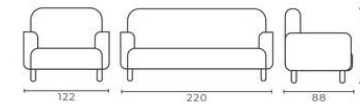

Code	Model	Faux Leather (m)	Genuine Leather (m²)	Kg	m³
VLD0001	Single	4,6	9,2	50	0,85
VLD0003	Triple	7,7	15,4	74	1,53