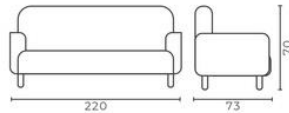

Code	Model	Faux Leather (m)	Genuine Leather (m²)	Kg	m³
BGTV0001	Waiting	6,3	12,6	62	1,12