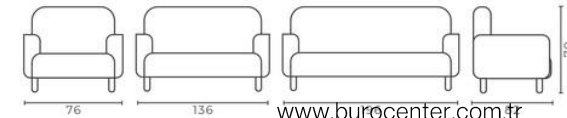

Code	Model	Faux Leather (m)	Genuine Leather (m²)	Kg	m³
TSL0001	Single	3,6	7,2	30	0,44
TSL0002	Double	6	12	43	0,78
TSL0003	Triple	7,3	14,6	55	1,13