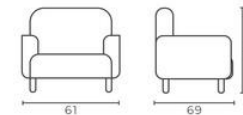

Code	Model	Faux Leather (m)	Genuine Leather (m ²)	Kg	m ³
TLS0001	Bergere	3	6	20	0,59

BERGERE
zeus

Code	Model	Faux Leather (m)	Genuine Leather (m ²)	Kg	m ³
ZES0001	Bergere	3	6	26	0,70

BERGERE
ilyada

Code	Model	Faux Leather (m)	Genuine Leather (m ²)	Kg	m ³
IYD0001	Single	2,8	5,6	17	0,33