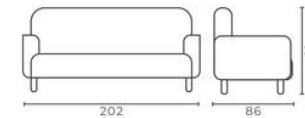

Code	Model	Faux Leather (m)	Genuine Leather (m²)	Kg	m³
BNFD0001	Waiting	12	24	48	1,41