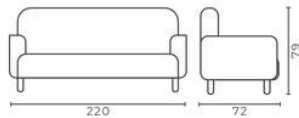

WAITING
chess

Code	Model	Faux Leather (m)	Genuine Leather (m ²)	Kg	m ³
BGTV0001	Waiting	6,3	12,6	62	1,12

Code	Model	Faux Leather (m)	Genuine Leather (m ²)	Kg	m ³
BGTD0001	Waiting	6,3	12,6	63	1,12

Code	Model	Faux Leather (m)	Genuine Leather (m ²)	Kg	m ³
ART0003	Waiting	5	10	50	1,25