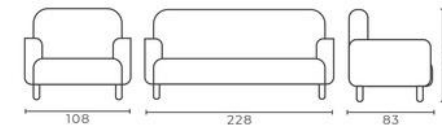

Code	Model	Faux Leather (m)	Genuine Leather (m²)	Kg	m³
OHL0001	Single	5	10	40	0,71
OHL0003	Triple	7,5	15	68	1,49