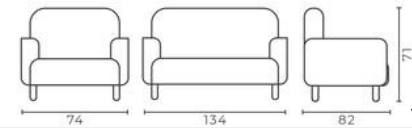

SOFA
odin

Code	Model	Faux Leather (m)	Genuine Leather (m ²)	Kg	m ³
ODN0001	Single	2,5	5	36	0,54
ODN0002	Double	3,5	7	51	0,88
ODN0003	Triple	4,5	9	67	1,19

SOFA

space

Code	Model	Faux Leather (m)	Genuine Leather (m ²)	Kg	m ³
SPC0001	Single	3	6	21	0,43
SPC0002	Double	4	8	32	0,78