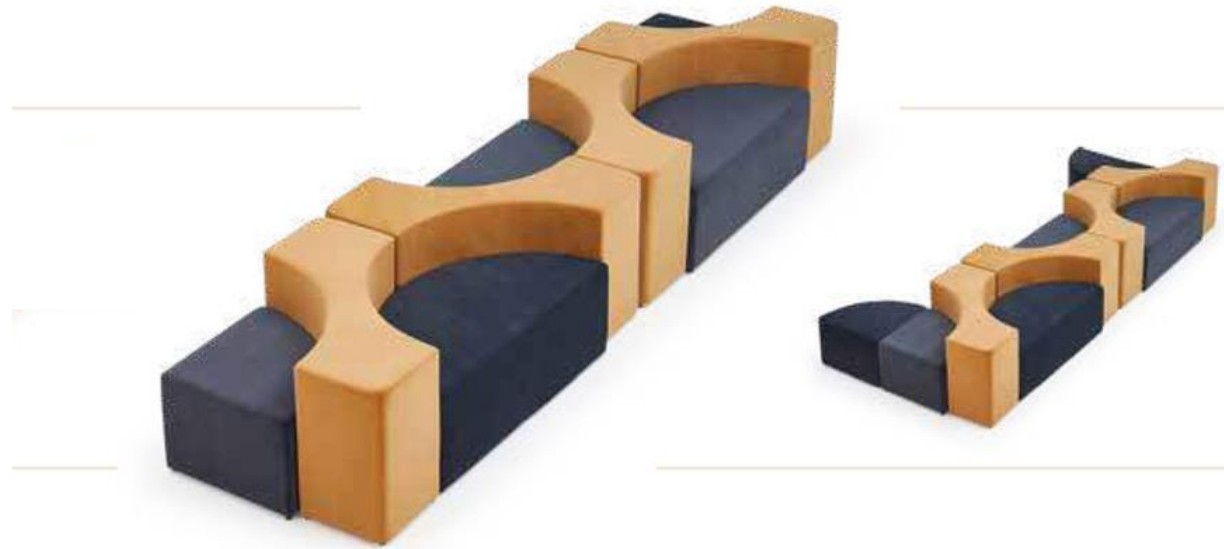

Code	Model	Faux Leather (m)	Genuine Leather (m²)	Kg	m³
CES0001	Back	3,5	7	17	0,49
CES0002	Big pouf	2,6	5,2	19	0,33
CES0003	Pouf	1,7	3,4	10	0,23

WAITING
chess