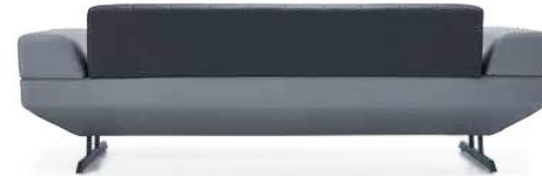

Code	Model	Faux Leather (m)	Genuine Leather (m²)	Kg	m³
BGTV0001	Waiting	6,3	12,6	62	1,12

Code	Model	Faux Leather (m)	Genuine Leather (m²)	Kg	m³
BGTD0001	Waiting	6,3	12,6	63	1,12