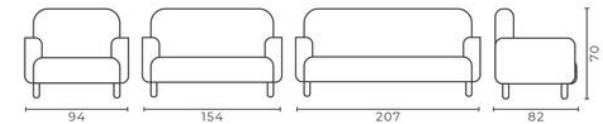

Code	Model	Faux Leather (m)	Genuine Leather (m²)	Kg	m³
ODN0001	Single	2,5	5	36	0,54
ODN0002	Double	3,5	7	51	0,88
ODN0003	Triple	4,5	9	67	1,19