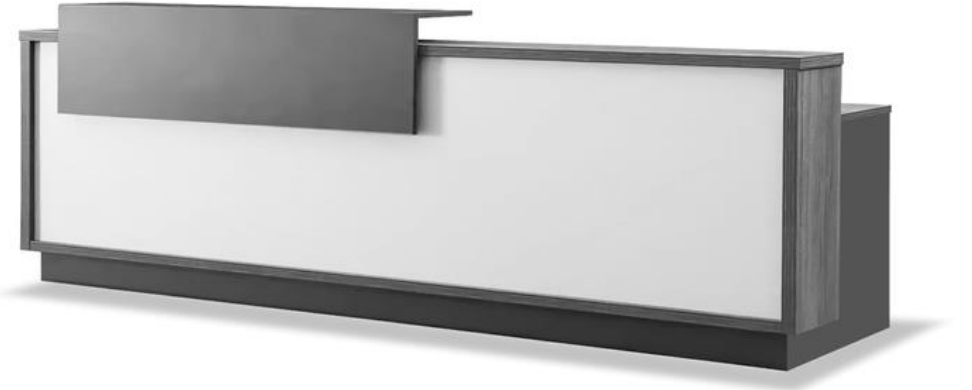

350x80xH90

COUNTERS

SMART

NEVA

büro/center®
Office Furniture

COUNTERS

KARIZMA

TUNA