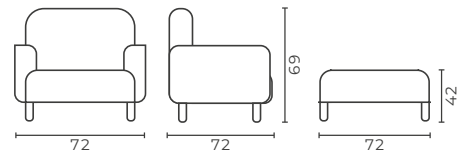

Code	Model	Faux Leather (m)	Genuine Leather (m²)	Kg	m³
KLE0001	Corner	3,3	6,6	28	0,36
KLE0002	Single	3,3	6,6	25	0,36
KLE0002	Pouf	1,7	3,4	15	0,22