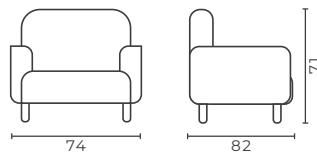

Code	Model	Faux Leather (m)	Genuine Leather (m²)	Kg	m³
SPC0001	Single	3	6	21	0,43