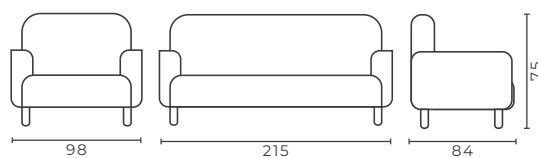

Code	Model	Faux Leather (m)	Genuine Leather (m²)	Kg	m³
CPN0001	Single	5	10	28	0,62
CPN0003	Triple	7,5	15	53	1,35