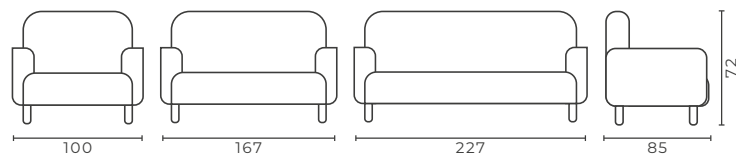

SOFA

work classic

Code	Model	Faux Leather (m)	Genuine Leather (m ²)	Kg	m ³
WKK0001	Single	3,5	7	25	0,44
WKK0002	Double	4,8	9,6	37	0,80
WKK0003	Triple	6	12	48	1,17

SOFA

chester

Code	Model	Faux Leather (m)	Genuine Leather (m ²)	Kg	m ³
CHS0001	Single	7,5	15	29	0,61
CHS0002	Double	9	18	44	1,02
CHS0003	Triple	11	22	56	1,39