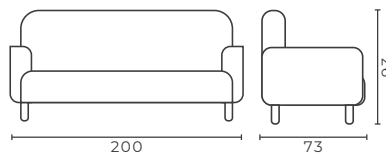

newton

WAITING

olimpos

Code	Model	Faux Leather (m)	Genuine Leather (m ²)	Kg	m ³
OPS0001	Waiting	6,2	12,4	42	1,36

Code	Model	Faux Leather (m)	Genuine Leather (m ²)	Kg	m ³
OPS0002	Drawers	6,2	12,4	66	1,36

WAITING

olimpus

WAITING

hamlet

Code	Model	Faux Leather (m)	Genuine Leather (m ²)	Kg	m ³
HLT0003	Waiting	5,5	11	60	1,37

WAITING

emperia

Code	Model	Faux Leather (m)	Genuine Leather (m ²)	Kg	m ³
EMP0001	Right	7,8	15,6	43	0,98
EMP0002	Left	7,8	15,6	43	0,98