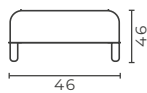

Code	Model	Faux Leather (m)	Genuine Leather (m ²)	Kg	m ³
SPC0001	Single	3	6	21	0,43

BERGERE

victoria

Code	Model	Faux Leather (m)	Genuine Leather (m ²)	Kg	m ³
VRY0001	Single	3,3	6,6	20	0,64

POUF

rodeo

Code	Model	Faux Leather (m)	Genuine Leather (m ²)	Kg	m ³
RDE0001	Pouf	1	2	9	0,10