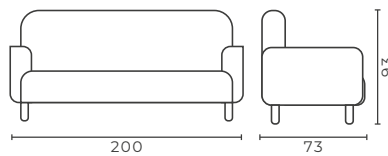

newton

WAITING

olimpos

Code	Model	Faux Leather (m)	Genuine Leather (m ²)	Kg	m ³
OPS0001	Waiting	6,2	12,4	42	1,36

Code	Model	Faux Leather (m)	Genuine Leather (m ²)	Kg	m ³
OPS0002	Drawers	6,2	12,4	66	1,36

WAITING