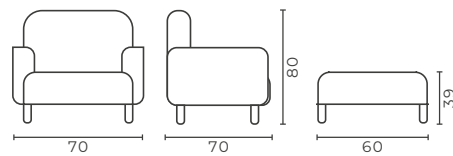

WAITING

picasso

Code	Model	Faux Leather (m)	Genuine Leather (m ²)	Kg	m ³
PCS0001	Waiting S.	5,8	11,6	42	1,07
PCS0002	Waiting D.	7,2	14,4	51	1,07

WAITING

venüs

Code	Model	Faux Leather (m)	Genuine Leather (m ²)	Kg	m ³
VNS0001	Single	3	6	19	0,39
VNS0002	Coffee Table		0	11	0,14