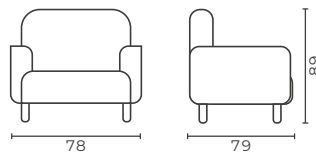

Code	Model	Faux Leather (m)	Genuine Leather (m²)	Kg	m³
AMD0001	Single	4,8	9,6	27	0,55