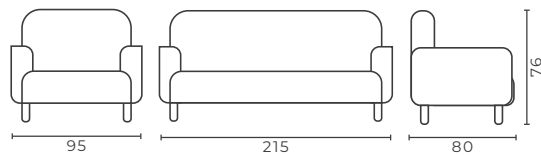

SOFA

space

Code	Model	Faux Leather (m)	Genuine Leather (m ²)	Kg	m ³
SPC0001	Single	3	6	21	0,43
SPC0002	Double	4	8	32	0,78

SOFA

apollo

Code	Model	Faux Leather (m)	Genuine Leather (m ²)	Kg	m ³
APL0001	Single	4	8	29	0,58
APL0003	Triple	6,5	13	50	1,31