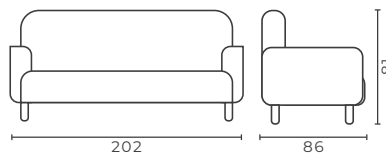

Code	Model	Faux Leather (m)	Genuine Leather (m ²)	Kg	m ³
BGTD0001	Waiting	6,3	12,6	63	1,12

WAITING

bugatti-d

Code	Model	Faux Leather (m)	Genuine Leather (m ²)	Kg	m ³
BNFD0001	Waiting	12	24	48	1,41

WAITING