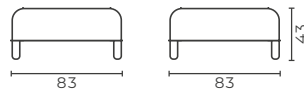

Code	Model	Faux Leather (m)	Genuine Leather (m²)	Kg	m³
COK0001	Pouf	2	4	21	0,30