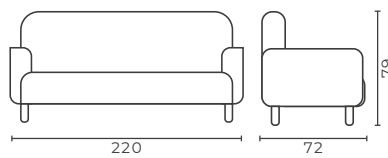

bonnyfood

WAITING

aristo

Code	Model	Faux Leather (m)	Genuine Leather (m ²)	Kg	m ³
ART0003	Waiting	5	10	50	1,25

Code	Model	Faux Leather (m)	Genuine Leather (m ²)	Kg	m ³
NWT0003	Waiting	5,5	11	64	1,25

WAITING