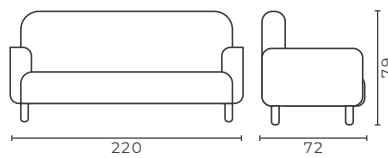

bonnyfood

WAITING

aristo

Code	Model	Faux Leather (m)	Genuine Leather (m ²)	Kg	m ³
ART0003	Waiting	5	10	50	1,25

Code	Model	Faux Leather (m)	Genuine Leather (m ²)	Kg	m ³
NWT0003	Waiting	5,5	11	64	1,25

WAITING