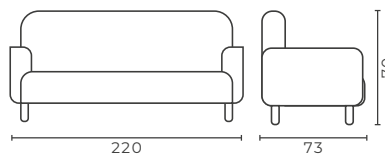

Code	Model	Faux Leather (m)	Genuine Leather (m²)	Kg	m³
BGTD0001	Waiting	6,3	12,6	63	1,12