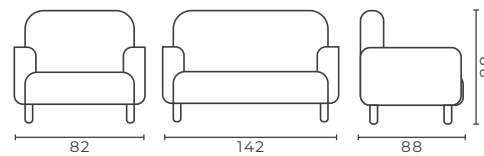

Code	Model	Faux Leather (m)	Genuine Leather (m²)	Kg	m³
VRY0001	Single	3,3	6,6	20	0,64
VRY0002	Double	5	10	32	1,10