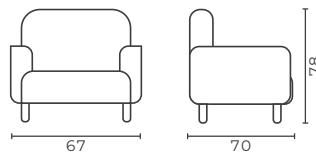

amedeus

Code	Model	Faux Leather (m)	Genuine Leather (m ²)	Kg	m ³
AMD0001	Single	4,8	9,6	27	0,55

BERGERE

dublin

Code	Model	Faux Leather (m)	Genuine Leather (m ²)	Kg	m ³
DBL0001	Single	3,5	7	25	0,37

BERGERE

space