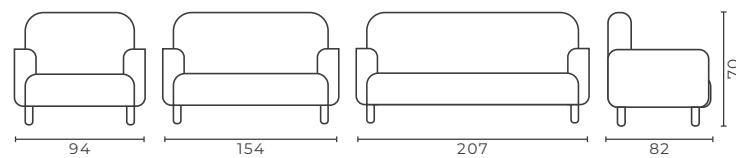

SOFA

lupin

Code	Model	Faux Leather (m)	Genuine Leather (m ²)	Kg	m ³
LPN0001	Single	3,5	7	24	0,40
LPN0002	Double	5	10	35	0,75
LPN0003	Triple	6,3	12,6	45	1,10

Code	Model	Faux Leather (m)	Genuine Leather (m ²)	Kg	m ³
ODN0001	Single	2,5	5	36	0,54
ODN0002	Double	3,5	7	51	0,88
ODN0003	Triple	4,5	9	67	1,19