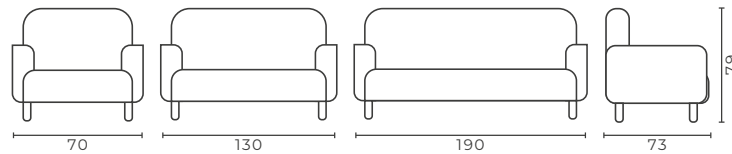

Code	Model	Faux Leather (m)	Genuine Leather (m²)	Kg	m³
LPN0001	Single	3,5	7	24	0,40
LPN0002	Double	5	10	35	0,75
LPN0003	Triple	6,3	12,6	45	1,10