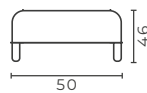

Code	Model	Faux Leather (m)	Genuine Leather (m²)	Kg	m³
CRN0001	Pouf	1,2	2,4	10	0,12