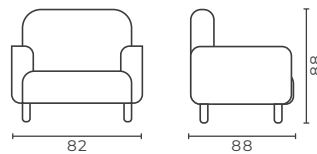

Code	Model	Faux Leather (m)	Genuine Leather (m ²)	Kg	m ³
SPC0001	Single	3	6	21	0,43

BERGERE

victoria

Code	Model	Faux Leather (m)	Genuine Leather (m ²)	Kg	m ³
VRY0001	Single	3,3	6,6	20	0,64

POUF

rodeo

Code	Model	Faux Leather (m)	Genuine Leather (m ²)	Kg	m ³
RDE0001	Pouf	1	2	9	0,10